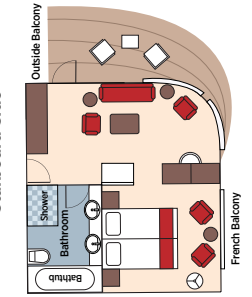

**Master Suite**

**Lotus Deck**  
French Balcony  
400 sq. ft.

**Cat. SA Suite**

**Lily Deck**  
French & Outside Balcony  
370 sq. ft.

**Cat. SB Suite**

**Lotus Deck**  
French & Outside Balcony  
370 sq. ft.

**Cat. C**

**Lotus Deck**  
French Balcony  
226 sq. ft.

**Cat. D**

**Acacia Deck**  
Fixed Window  
194 sq. ft.

**Cat. E**

**Acacia Deck**  
Fixed Window  
194 sq. ft.

Staterooms separated by a dotted line become connected by request.

**Grand Suite (GS) Port Side**

**Grand Suite (GS) Starboard Side**

**Master Suite (MS)**

**Suite (SA/SB)**

**Cat. C**

**Cat. D / E**