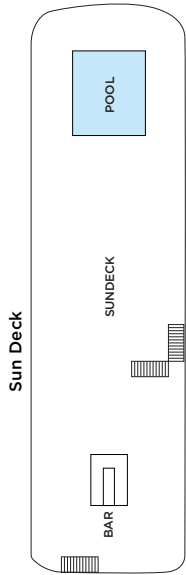

Technical Data:

- Re-constructed: 2021
- Length: 236 ft.
- Width: 43 ft.
- Registry: Egypt
- Suites: 16
- Staterooms: 18
- Passengers: 68
- Crew: 62

Grand Suite

Lily Deck
French & Outside Balcony
430 sq. ft.

Master Suite

Lotus Deck
French Balcony
400 sq. ft.

Cat. SA Suite

Lily Deck
French & Outside Balcony
370 sq. ft.

Cat. SB Suite

Lotus Deck
French & Outside Balcony
370 sq. ft.

Cat. C

Lotus Deck
French Balcony
226 sq. ft.

Cat. D

Acacia Deck
Fixed Window
194 sq. ft.

Cat. E

Acacia Deck
Fixed Window
194 sq. ft.

Staterooms separated by a dotted line become connected by request.