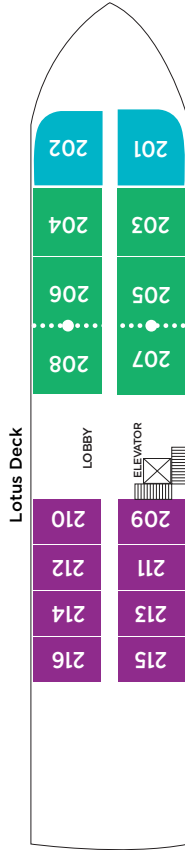

# AMADAHLIA

AmaDahlia Artist Rendering

The stunning, newly designed AmaDahlia is an inviting 68-passenger ship offering 18 standard staterooms and 16 magnificent suites with a wealth of amenities that will surprise and delight you. Marvel at scenic Nile River views in luxury, enjoy regionally inspired entertainment and savor the flavors of both local and Western cuisine on board.

## Included Features:

- Warm and welcoming crew, professionally trained to deliver unparalleled service
- Exquisite Western-style and regionally inspired cuisine
- The Chef's Table specialty restaurant and tasting menu
- Wine, beer and soft drinks included during lunch and dinner
- Welcome Cocktail, Welcome Dinner, Captain's Cocktail and Gala Dinner
- Nightly entertainment including a belly dance show, Galabeya Party and Darawish Show
- Wellness area with fitness room, nail and hair salon, and two massage rooms\*
- Sun-deck pool and bar

## Technical Data:

- ◆ Re-constructed: 2021
- ◆ Length: 236 ft.
- ◆ Width: 43 ft.
- ◆ Registry: Egypt
- ◆ Suites: 16
- ◆ Staterooms: 18
- ◆ Passengers: 68
- ◆ Crew: 62

**Grand Suite**

**Lily Deck**  
French & Outside Balcony  
430 sq. ft.