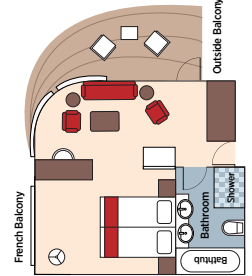

**Master Suite**

**Lotus Deck**  
French Balcony  
400 sq. ft.

**Cat. SA Suite**

**Lily Deck**  
French & Outside Balcony  
370 sq. ft.

**Cat. SB Suite**

**Lotus Deck**  
French & Outside Balcony  
370 sq. ft.

**Cat. C**

**Lotus Deck**  
French Balcony  
226 sq. ft.

**Cat. D**

**Acacia Deck**  
Fixed Window  
194 sq. ft.

**Cat. E**

**Acacia Deck**  
Fixed Window  
194 sq. ft.

Staterooms separated by a dotted line become connected by request.

**Grand Suite (GS) Port Side**

**Grand Suite (GS) Starboard Side**

**Master Suite (MS)**

**Suite (SA/SB)**

**Cat. C**

**Cat. D / E**