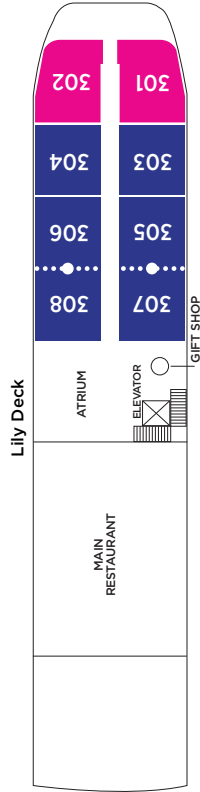

# AMADAHLIA

AmaDahlia Artist Rendering

The stunning, newly designed AmaDahlia is an inviting 68-passenger ship offering 18 standard staterooms and 16 magnificent suites with a wealth of amenities that will surprise and delight you. Marvel at scenic Nile River views in luxury, enjoy regionally inspired entertainment and savor the flavors of both local and Western cuisine on board.

## Included Features:

- Warm and welcoming crew, professionally trained to deliver unparalleled service
- Exquisite Western-style and regionally inspired cuisine
- The Chef's Table specialty restaurant and tasting menu
- Wine, beer and soft drinks included during lunch and dinner
- Welcome Cocktail, Welcome Dinner, Captain's Cocktail and Gala Dinner
- Nightly entertainment including a belly dance show, Galabeya Party and Darawish Show
- Wellness area with fitness room, nail and hair salon, and two massage rooms\*
- Sun-deck pool and bar

## Technical Data:

- ◆ Re-constructed: 2021
- ◆ Length: 236 ft.
- ◆ Width: 43 ft.
- ◆ Registry: Egypt
- ◆ Suites: 16
- ◆ Staterooms: 18
- ◆ Passengers: 68
- ◆ Crew: 62

**Grand Suite**

**Lily Deck**  
French & Outside Balcony  
430 sq. ft.