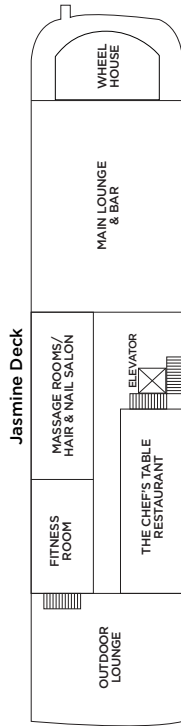

## Technical Data:

- ◆ Re-constructed: 2021
- ◆ Length: 236 ft.
- ◆ Width: 43 ft.
- ◆ Registry: Egypt
- ◆ Suites: 16
- ◆ Staterooms: 18
- ◆ Passengers: 68
- ◆ Crew: 62

**Grand Suite**

**Lily Deck**  
French & Outside Balcony  
430 sq. ft.