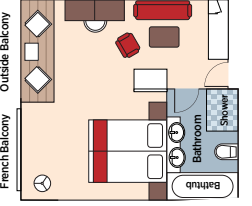

**Cat. C**

**Lotus Deck**  
French Balcony  
226 sq. ft.

**Cat. D**

**Acacia Deck**  
Fixed Window  
194 sq. ft.

**Cat. E**

**Acacia Deck**  
Fixed Window  
194 sq. ft.

Staterooms separated by a dotted line become connected by request.

**Grand Suite (GS) Port Side**

**Grand Suite (GS) Starboard Side**

**Master Suite (MS)**

**Suite (SA/SB)**

**Cat. C**

**Cat. D / E**