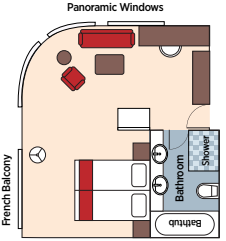

## Technical Data:

- ◆ Re-constructed: 2021
- ◆ Length: 236 ft.
- ◆ Width: 43 ft.
- ◆ Registry: Egypt
- ◆ Suites: 16
- ◆ Staterooms: 18
- ◆ Passengers: 68
- ◆ Crew: 62

**Grand Suite**

**Lily Deck**  
French & Outside Balcony  
430 sq. ft.

**Master Suite**

**Lotus Deck**  
French Balcony  
400 sq. ft.

**Cat. SA Suite**

**Lily Deck**  
French & Outside Balcony  
370 sq. ft.

**Cat. SB Suite**

**Lotus Deck**  
French & Outside Balcony  
370 sq. ft.

**Cat. C**

**Lotus Deck**  
French Balcony  
226 sq. ft.

**Cat. D**

**Acacia Deck**  
Fixed Window  
194 sq. ft.

**Cat. E**

**Acacia Deck**  
Fixed Window  
194 sq. ft.

Staterooms separated by a dotted line become connected by request.

**Grand Suite (GS) Port Side**

**Grand Suite (GS) Starboard Side**

**Master Suite (MS)**

**Suite (SA/SB)**

**Cat. C**

**Cat. D / E**