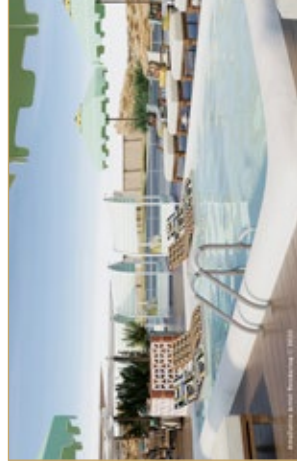

Technical Data:

- Re-constructed: 2021
- Length: 236 ft.
- Width: 43 ft.
- Registry: Egypt
- Suites: 16
- Staterooms: 18
- Passengers: 68
- Crew: 62

Grand Suite

Lily Deck
French & Outside Balcony
430 sq. ft.

Master Suite

Lotus Deck
French Balcony
400 sq. ft.

Cat. SA Suite

Lily Deck
French & Outside Balcony
370 sq. ft.

Cat. SB Suite

Lotus Deck
French & Outside Balcony
370 sq. ft.

Cat. C

Lotus Deck
French Balcony
226 sq. ft.

Cat. D

Acacia Deck
Fixed Window
194 sq. ft.

Cat. E

Acacia Deck
Fixed Window
194 sq. ft.

Staterooms separated by a dotted line become connected by request.