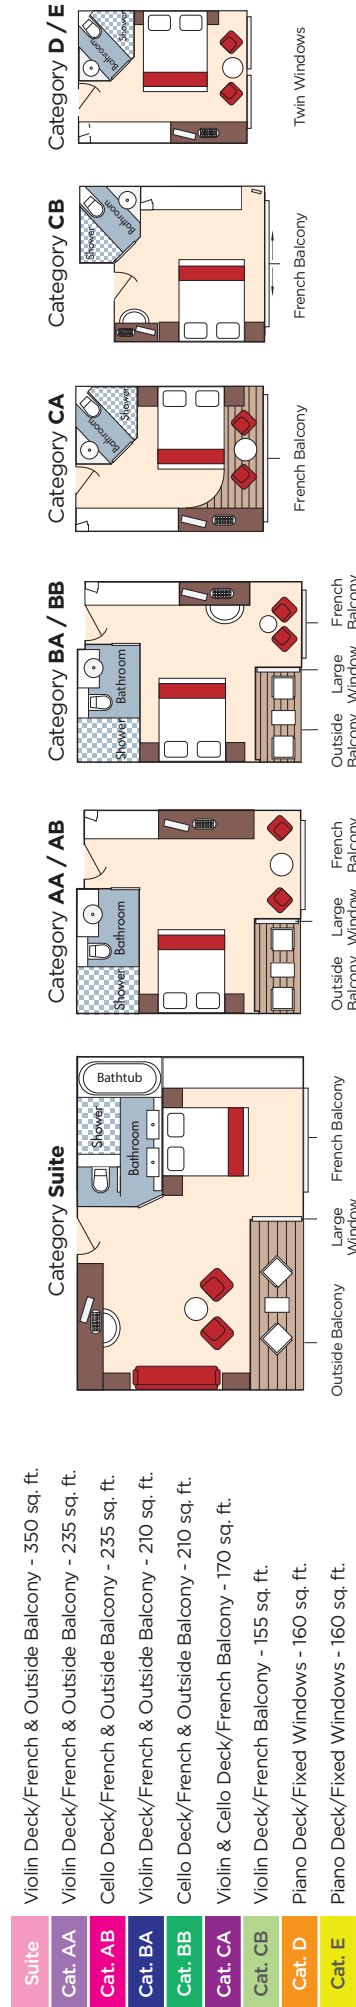

## Ship Fact Sheet

### Included Features:

- ◆ Panoramic Lounge with bar, piano and dance floor
- ◆ Walking track, pool with swim-up bar, fitness room and bicycles for in-port exploration
- ◆ Complimentary Wi-Fi
- ◆ Hair salon and massage services\*
- ◆ The Chef's Table specialty restaurant with tasting menu
- ◆ Breakfast and lunch buffets featuring regional cuisine; multi-course dinners made with fresh local ingredients
- ◆ Hand-selected wine, beer and soft drinks with meals—plus a Sip & Sail cocktail hour
- ◆ All-day tapas menu and afternoon tea; 24-hour coffee station
- ◆ Welcome Cocktail, Welcome Dinner, La Chaîne des Rôtisseurs Dinner, Captain's Cocktail and Gala Dinner

### Stateroom Accommodations:

- ◆ All outside accommodations, most with revolutionary twin balconies
- ◆ Marble bathrooms, multi-jet showers, soothing bath products, cotton bathrobes, slippers and hair dryer
- ◆ Spacious suites (350 sq. ft.) with substantial sitting area, mini fridge, bathtub, separate shower, double sinks, and beds facing the river
- ◆ Generous closet and storage space with in-room safe
- ◆ Entertainment-On-Demand with high-speed Internet, movies, music and English-language TV
- ◆ Individually controlled air-conditioning
- ◆ Bottled water replenished daily
- ◆ Connecting staterooms and triple and quad occupancy available in select staterooms

## Technical Data

Year Built: AmaSiena 2020  
 Length: 443 ft.  
 Width: 38 ft.  
 Crew: 51  
 Staterooms: 78  
 Passengers: 156  
 Registry: Switzerland

Elevator on AmaSiena reaches Main Restaurant, Lobby/Main Lounge and staterooms on Violin, Cello and Piano Deck.